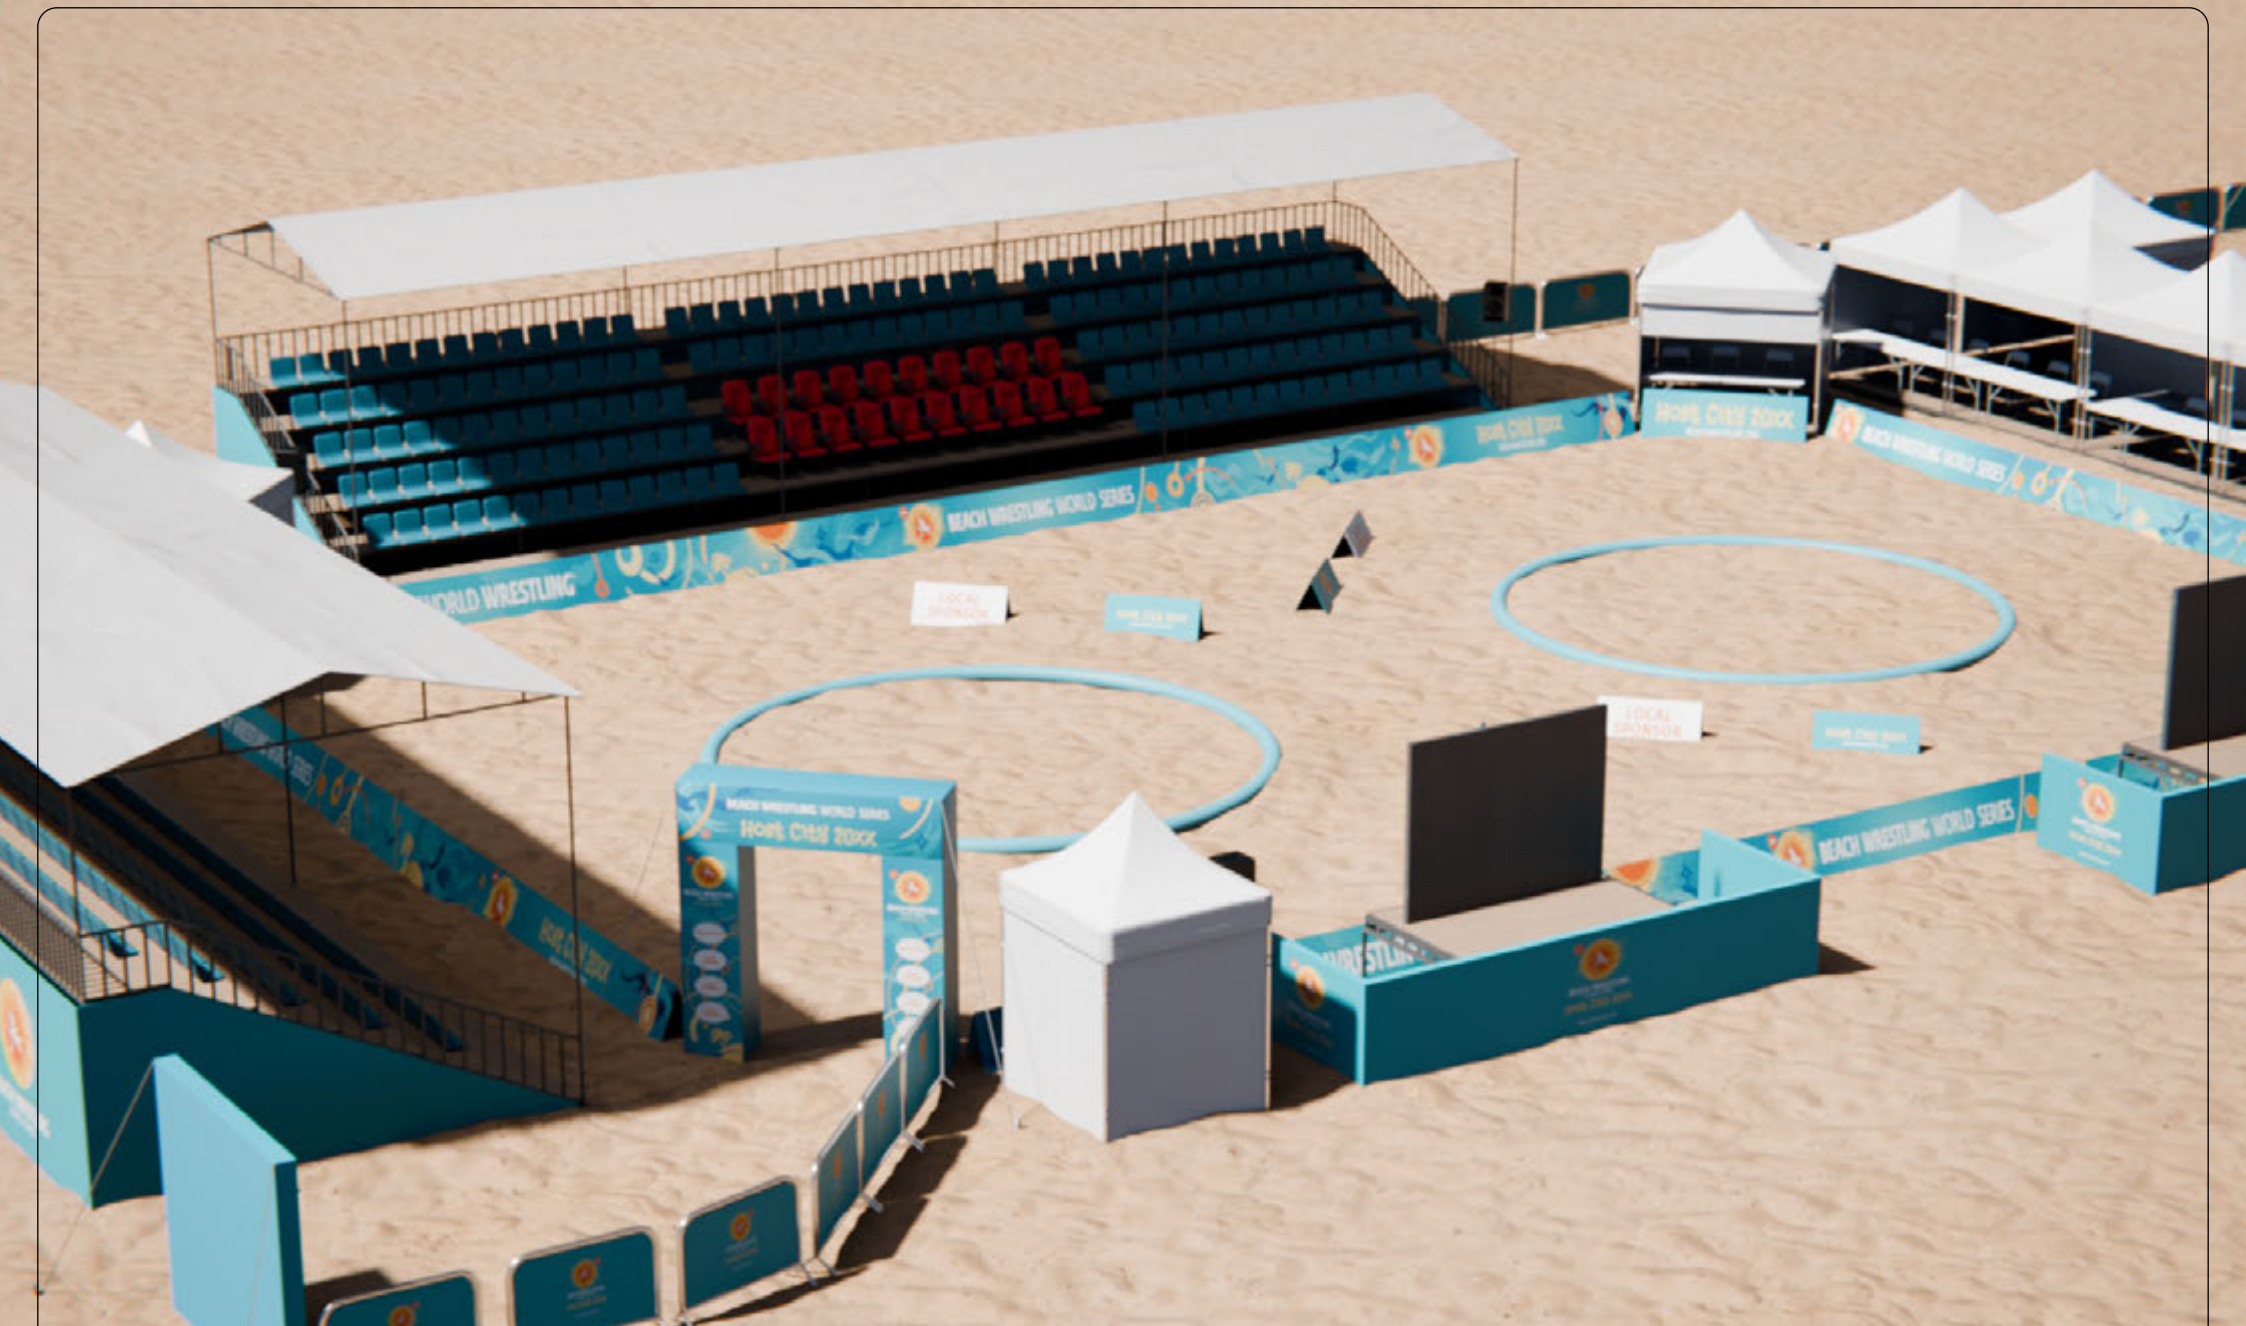

DATE
10.03.2026

DRAWN BY
E.Y. Kaya

**Beats Per Plant
Amsterdam**

SIZE
A4

SHEET NO.
5/11

beatsperplant.com

TITLE
**Beach Wrestling
 Venue Design - 3D View**

DATE
10.03.2026

DRAWN BY
E.Y. Kaya

 **Beats Per Plant
 Amsterdam**

SIZE
A4

SHEET NO.
6/11

beatsperplant.com

TITLE
**Beach Wrestling
Venue Design - 3D View**

DATE
10.03.2026

DRAWN BY
E.Y. Kaya