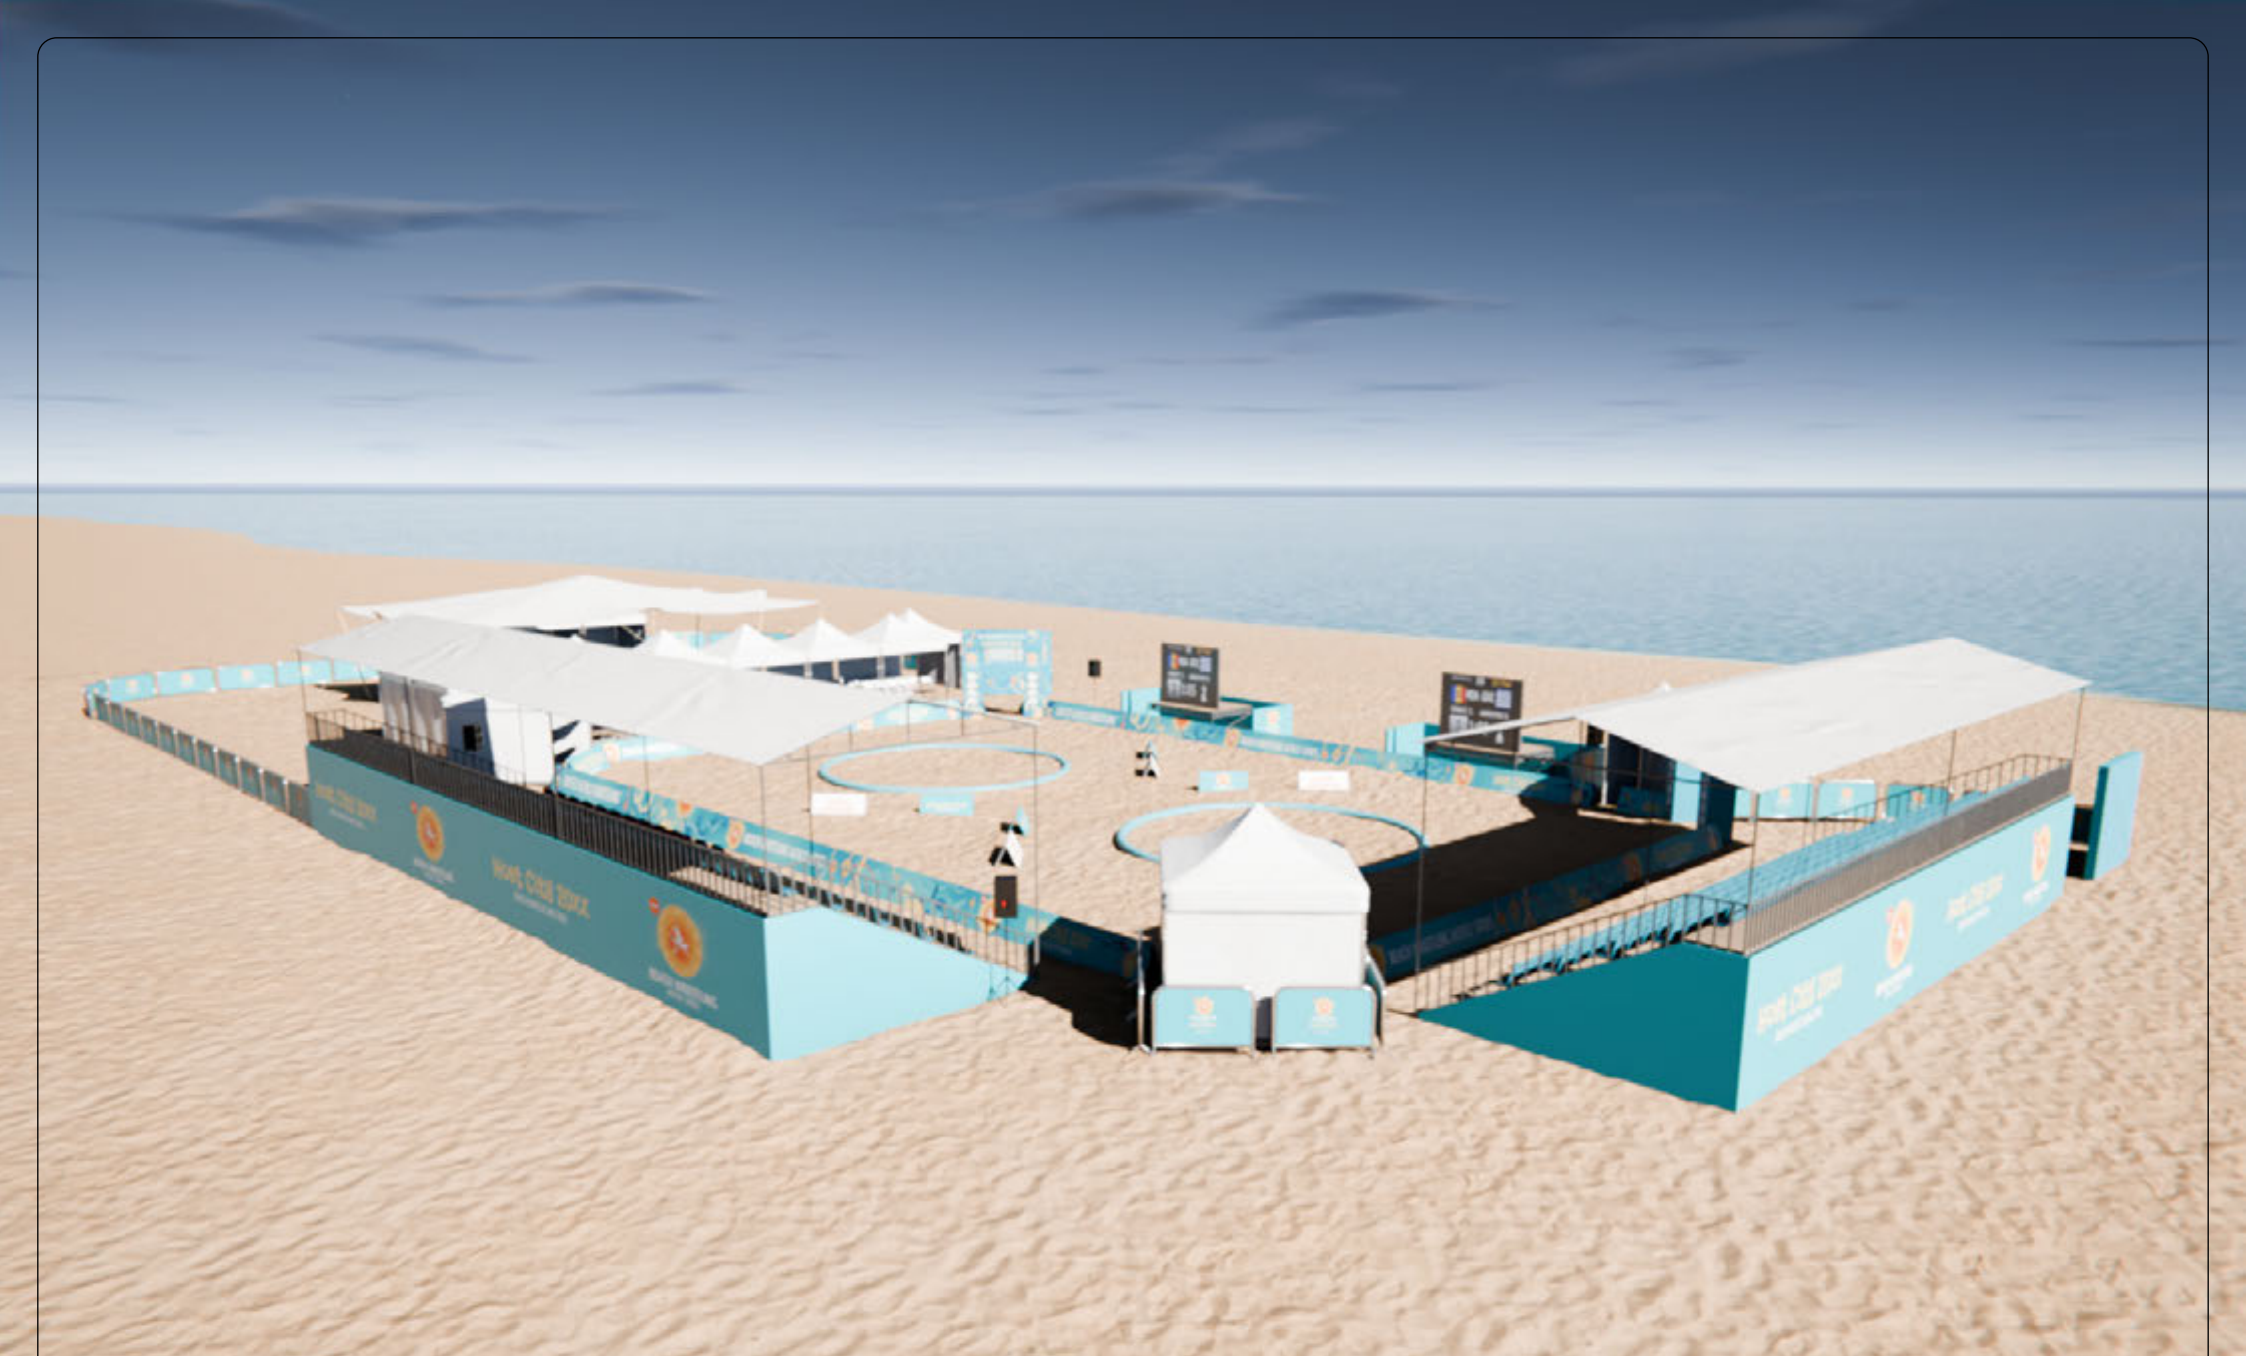

beatsperplant.com

TITLE
**Beach Wrestling
Venue Design - 3D View**

DATE
10.03.2026

DRAWN BY
E.Y. Kaya

SIZE
A4

SHEET NO.
3/11

 **Beats Per Plant
Amsterdam**

beatsperplant.com