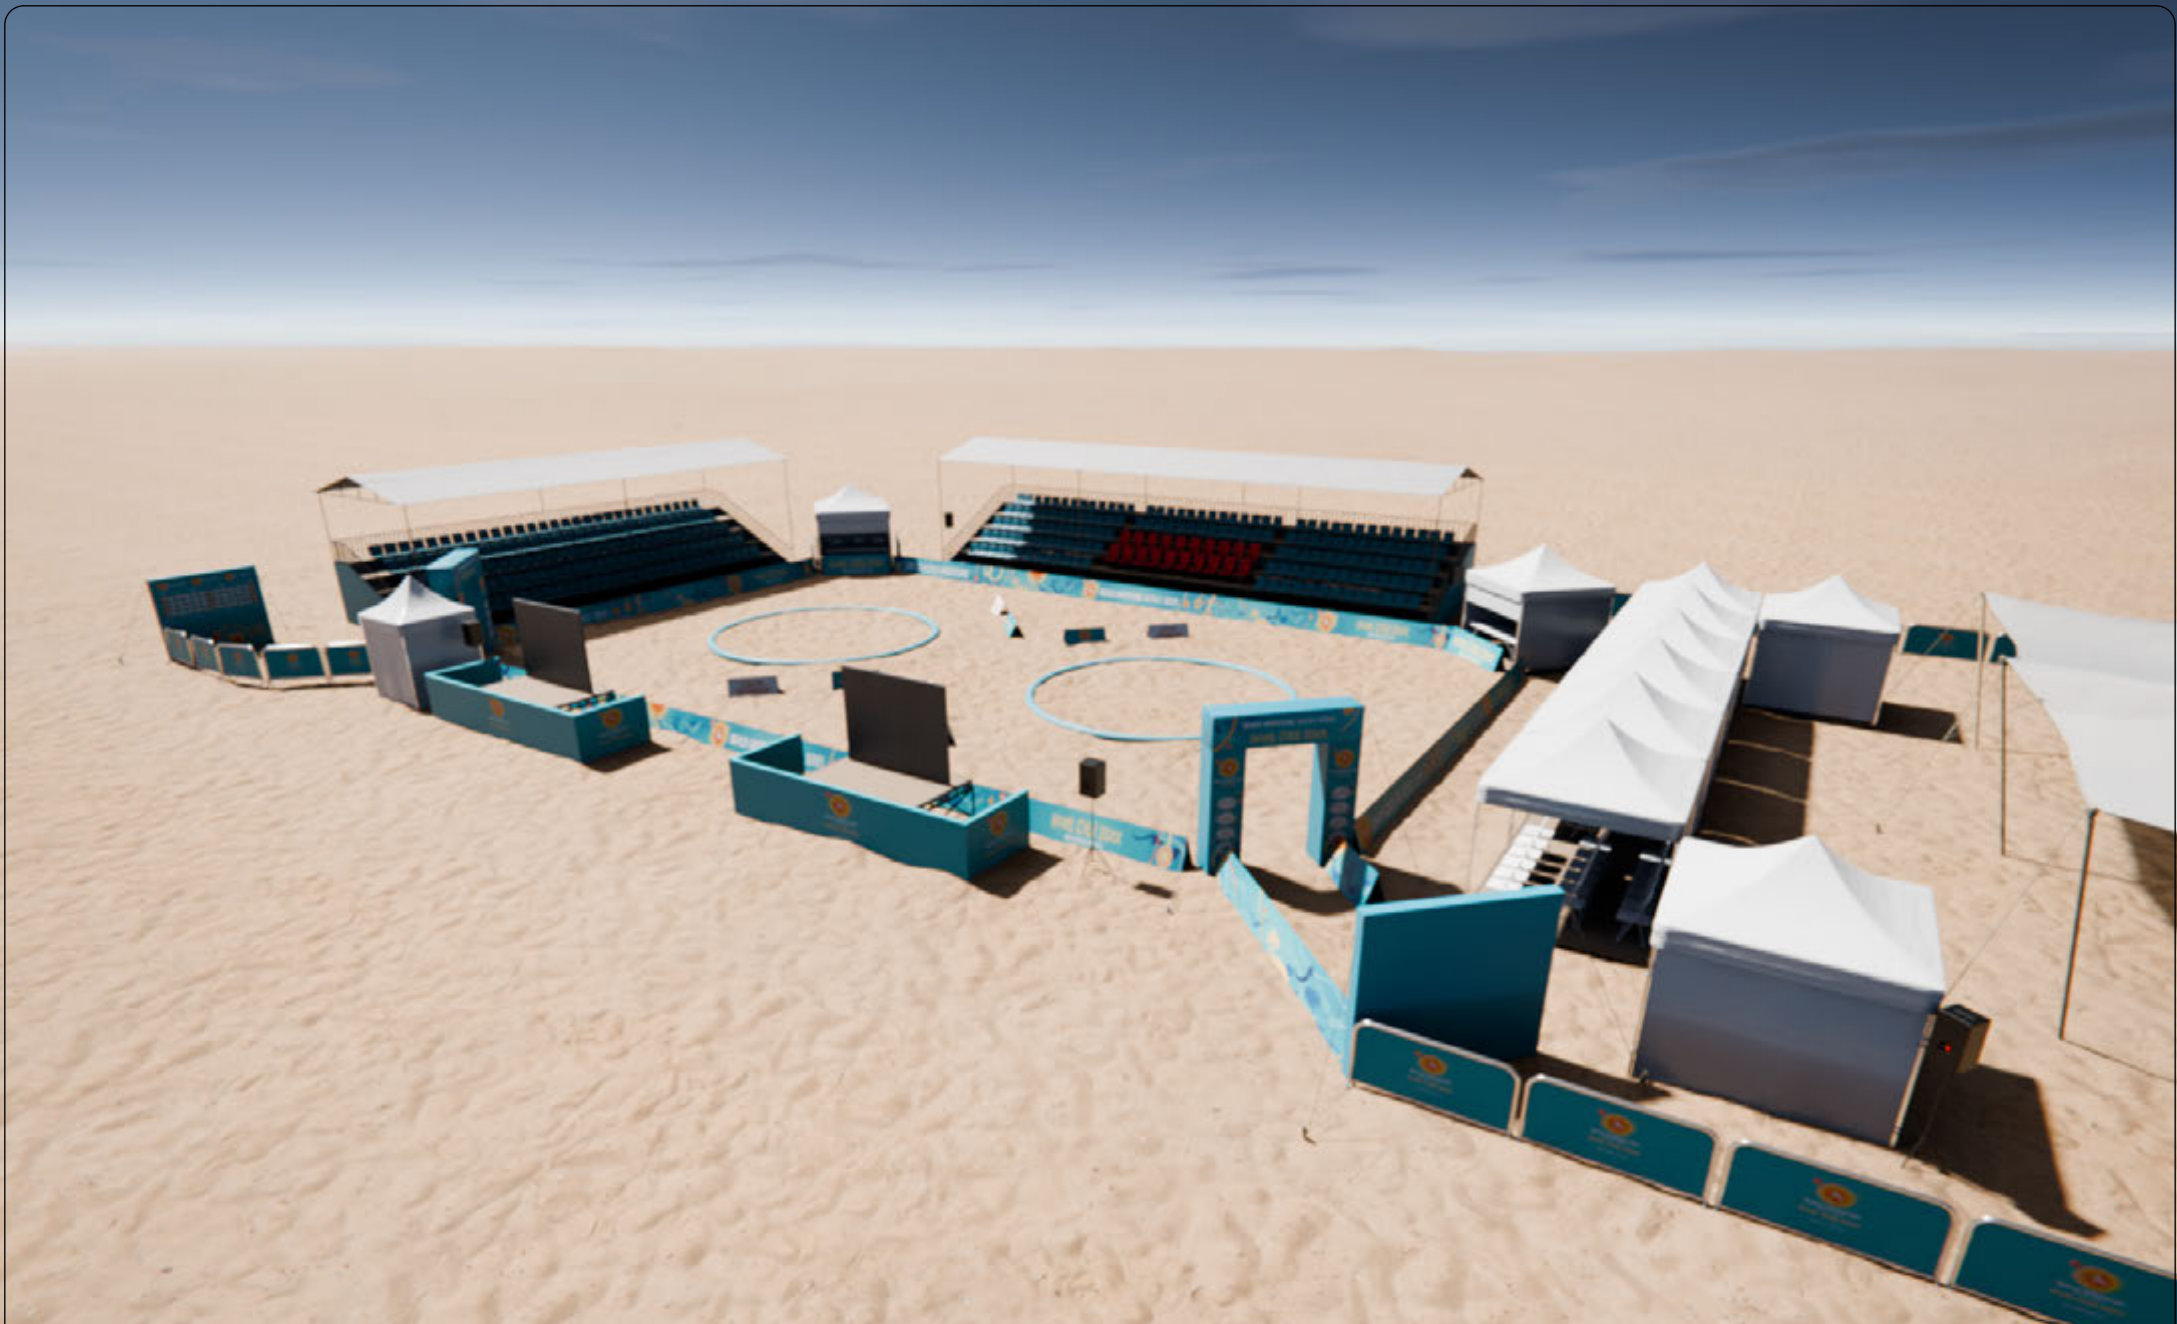

TITLE
**Beach Wrestling
Venue Design - 3D View**

DATE
10.03.2026

DRAWN BY
E.Y. Kaya

**Beats Per Plant
Amsterdam**

SIZE
A4

SHEET NO.
7/11

beatsperplant.com