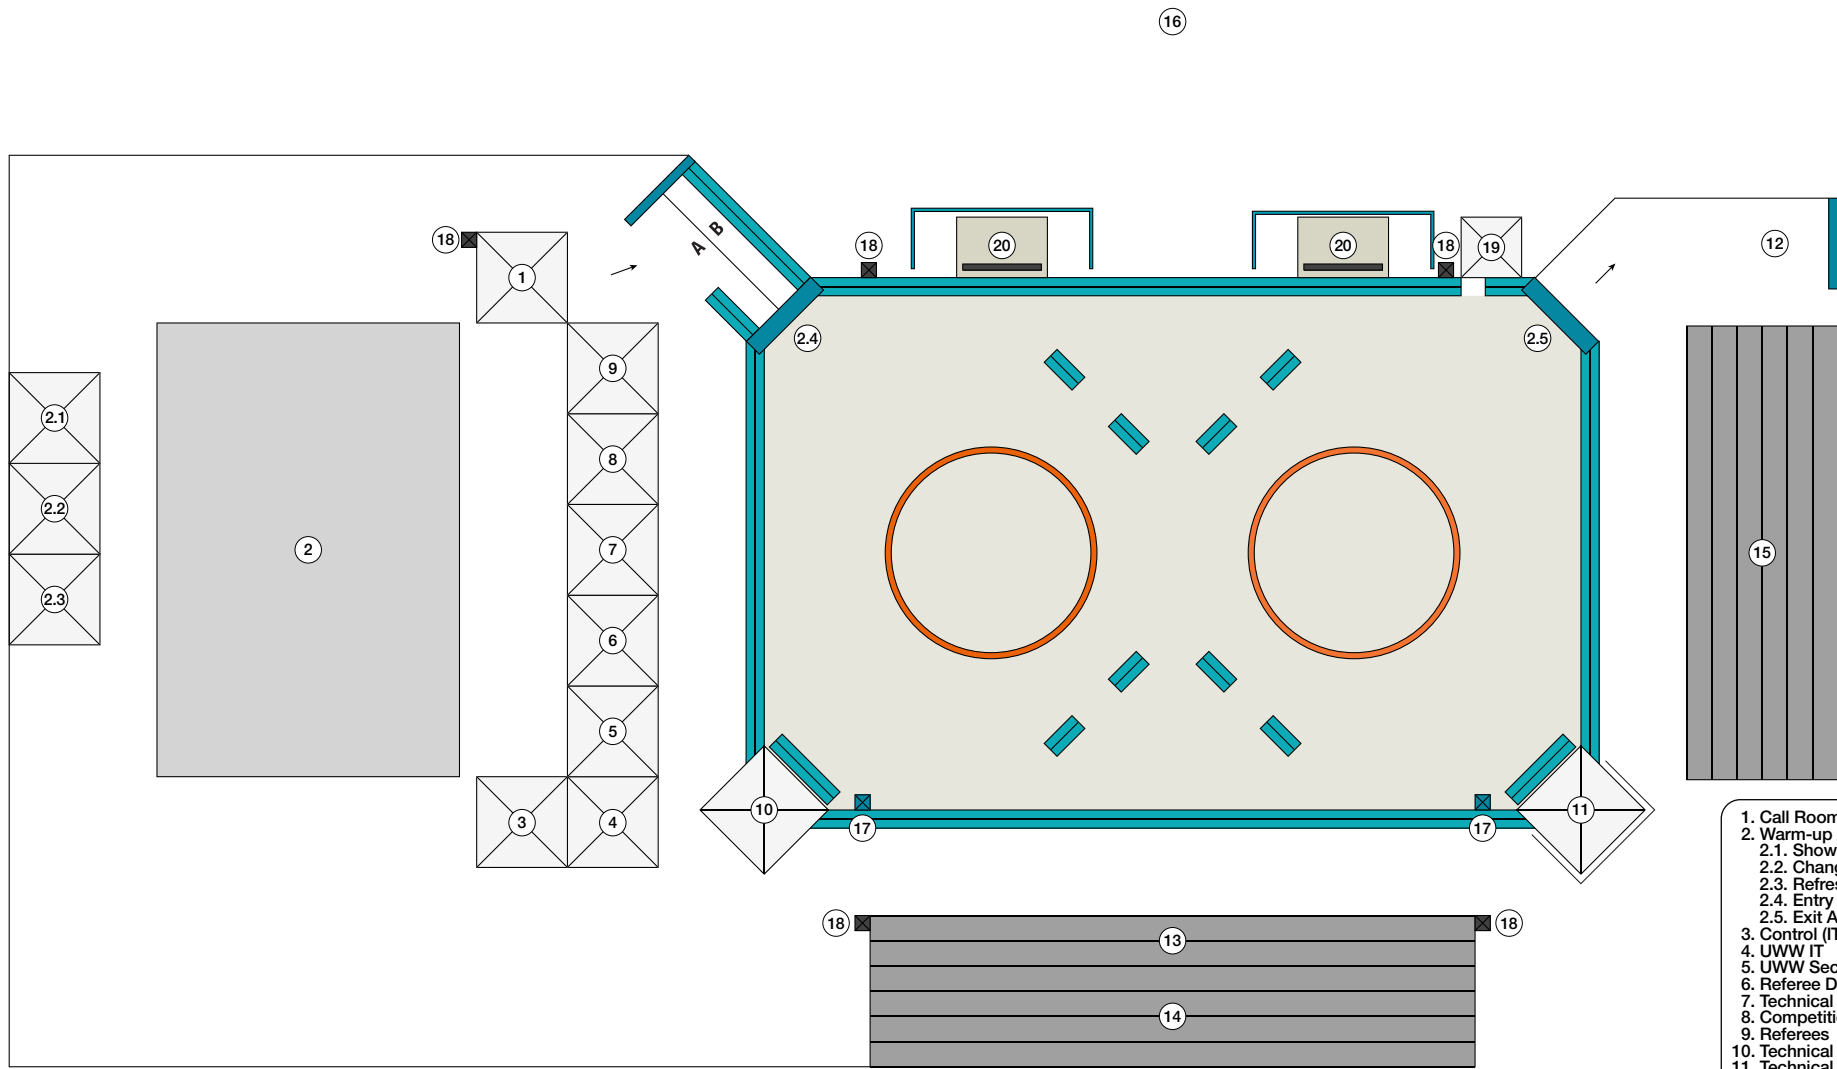

TITLE
**Beach Wrestling
 Venue Design**

SCALE
1:250

DATE
10.03.2026

DRAWN BY
E.Y. Kaya

 **Beats Per Plant
 Amsterdam**

DO NOTSCALE DRAWING

SIZE
A4

SHEET NO.
1/11

beatsperplant.com

1. Call Room
2. Warm-up Area
 - 2.1. Shower
 - 2.2. Changing Room
 - 2.3. Refreshment Station for Athletes
- 2.4. Entry Arch (Field of Play)
- 2.5. Exit Arch (Field of Play)
3. Control (IT) Room
4. UWW IT
5. UWW Secretariat
6. Referee Delegate
7. Technical Delegate & MC
8. Competition Manager & Media
9. Referees
10. Technical secretary (Ring A)
11. Technical secretary (Ring B)
12. Mixed Zone (Interview)
13. VIP Tribune
14. Spectator Tribune
15. Athletes Tribune
16. Public Area
17. Water Supply (Hose)
18. Sound System
19. Medical Table
20. Coach Box