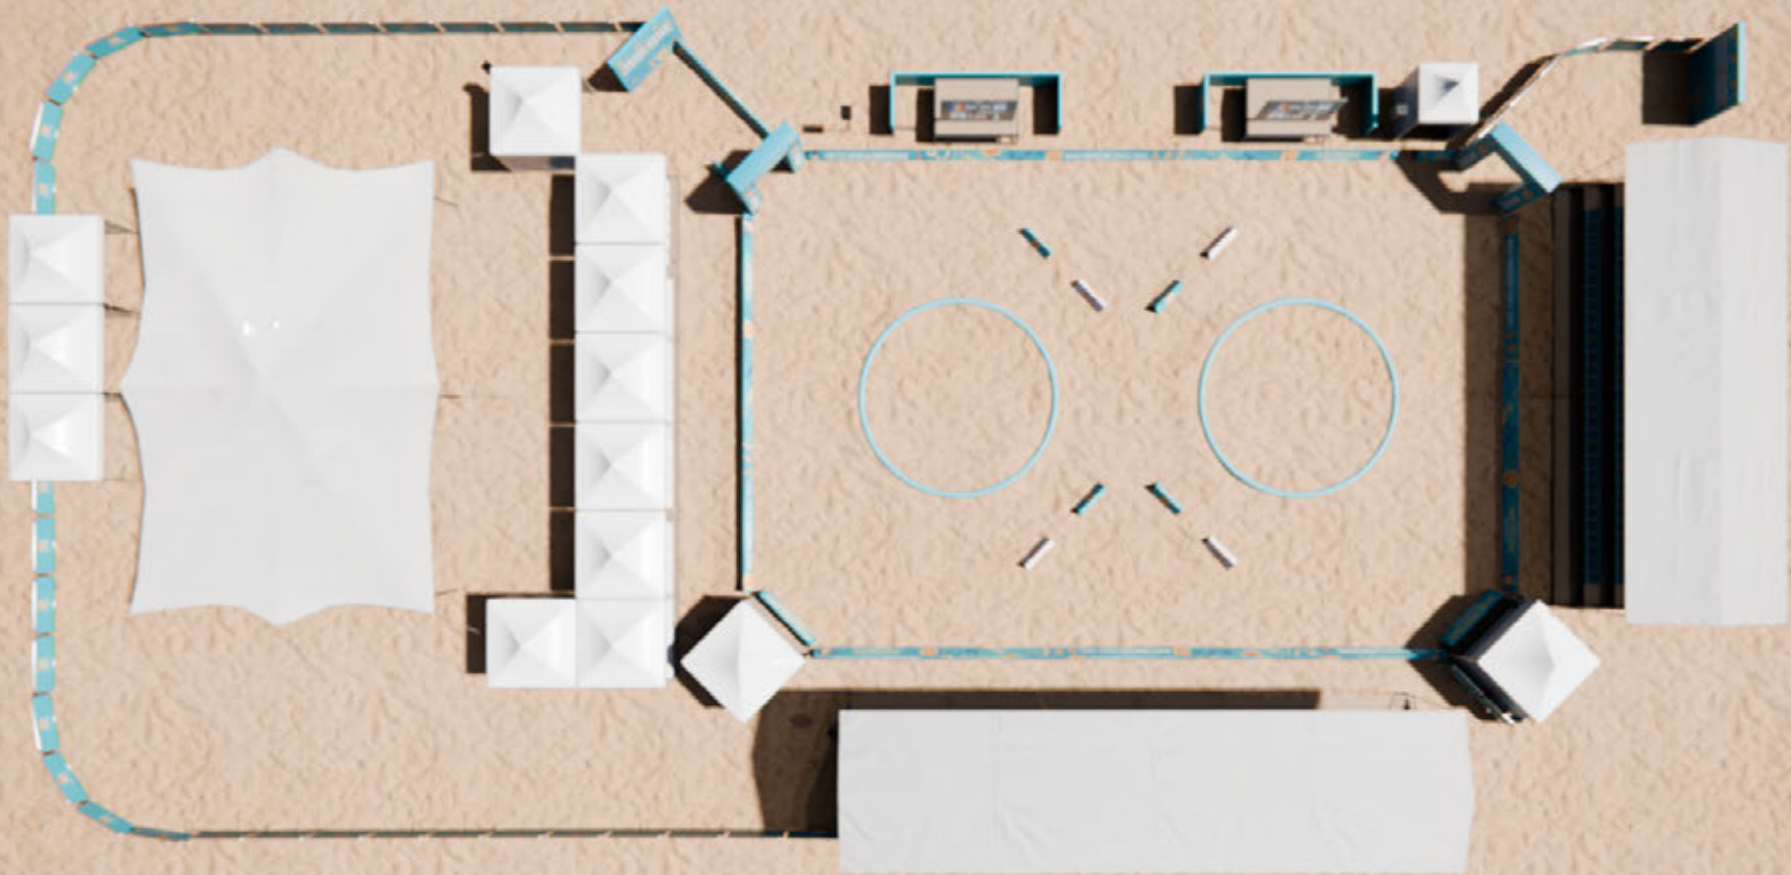

TITLE
**Beach Wrestling
Venue Design - 3D View**

DATE
10.03.2026

DRAWN BY
E.Y. Kaya

SIZE
A4

SHEET NO.
3/11

**Beats Per Plant
Amsterdam**

beatsperplant.com